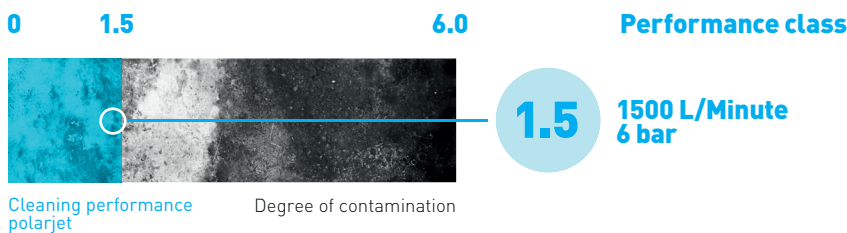

polarjet[®] 1600

The ultimate small device for dry ice cleaning

The polarjet 1600 is the most mobile and the most efficient small device among dry ice cleaning equipment. This practical and handy device easily fits into the trunk of a compact vehicle. Its innovative technology and ergonomic design make the polarjet 1600 a practical and versatile dry ice cleaning unit. Being fully pneumatic it operates without electricity and with a standard air compressor.

The polarjet universe

The devices differ in air and pellet consumption. Basically, the cleaning or removal rate is proportional to the air and pellet consumption. Each device operates fully pneumatic and without electricity.

Rule of thumb:

The polarjet devices 1600 and 2000 are used to remove dirt that can be scraped off with your fingernail.

The polarjet 6000 is suitable for dirt that can be scraped off using the spatula. The performance of the polarjet devices 1600 plus and 4000 lies inbetween.

polarjet[®] AG
Hubstrasse 56
9501 Wil

T + 41 (0)71 913 36 45
F + 41 (0)71 913 90 20
info@polarjet.ch
www.polarjet.ch

polarjet® 1600

Technical data

| | |
|--|--|
| General features | Housing made of expanded polypropylene (EPP) and plastic |
| Frame and housing Exterior dimensions | Mobile unit on 4 wheels (front wheels rotatable) 360 x 530 x 610 mm |
| Container capacity | 2 kg dry ice pellets |
| Compressed-air supply | > 1000 l/min (6 bar) 4 - 10 bar dehumidified air (refrigerant type dryer) |
| Weight with empty funnel | 21 kg |
| Compressed-air setting display | Compressed-air regulator on housing |
| Dry ice consumption | Up to 30 kg/h |
| Standard content | Blasting gun with LED light and working hose, standardized connection coupling (European standard), with 7 meter compressed-air hose, ice shovel, 5 meter grounding cable with clamps, hour meter, safety instructions on back side of equipment, instruction manual |
| Optional | See accessories |